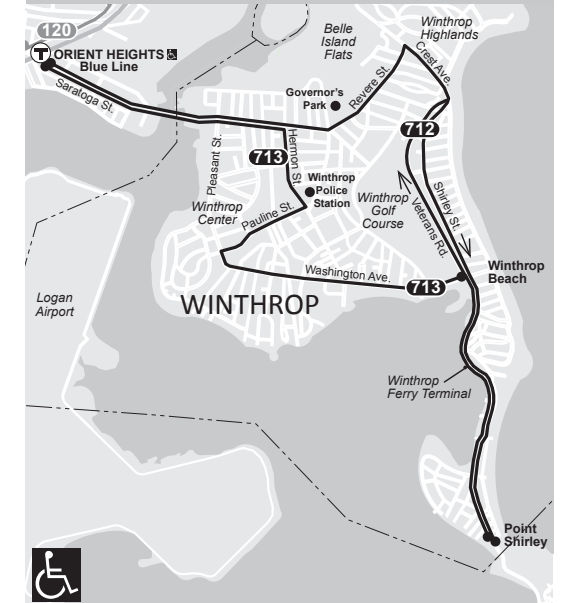

# 712 713

Summer June 25, 2016 - September 2, 2016

## Point Shirley-Orient Heights

New fares effective July 1, 2016

**Serving**

- Winthrop Highlands
- Winthrop Center
- Winthrop Beach
- Winthrop Ferry Terminal
- Blue Line

Massachusetts Bay Transportation Authority    massDOT  
 Massachusetts Department of Transportation

a - Departure time is approximate; bus will depart upon arrival from Winthrop.

p - Will go to Point Shirley if requested.

w - Waits for last MBTA Blue Line train to arrive at Orient Heights Station.

**Service Schedule Note:**

Just missed your bus? NO PROBLEM! Circular service makes the next bus sooner than you may think!

All Route 712 & 713 buses departing Orient Heights Station complete a round trip via BOTH Winthrop Highlands AND Winthrop Center, THEN return to Orient Heights Station. So for example, if you are at Orient Heights Station and just miss your 713 bus to Winthrop Center, board the next 712 bus. It will serve Winthrop Center upon returning from its destination at Winthrop Beach or Point Shirley. Vice versa too, outbound Route 712 buses return as inbound Route 713 buses.